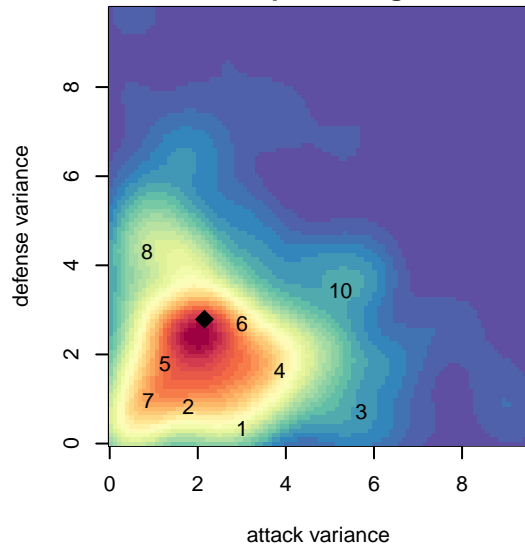

## GS Surf B B05

GS Surf  
 Bothel, WA  
 B05 total strength=821  
 attack=2.06 defense=0.56  
 fall league = RCL B05 Div 3

alt names used:  
 GREATER SEATTLE SURF GS SURF B05 B (1  
 GS Surf B05 B  
 GREATER SEATTLE SURF GS SURF B05 B  
 GREATER SEATTLE SURF B05 B  
 GS Surf B05 B

**attack and defense variance (black dot)  
relative to other teams  
and top 10 in region**

**attack and defense rating  
relative to others at age  
and all opponents in last 13 months**

**Performance relative to 13 month average**