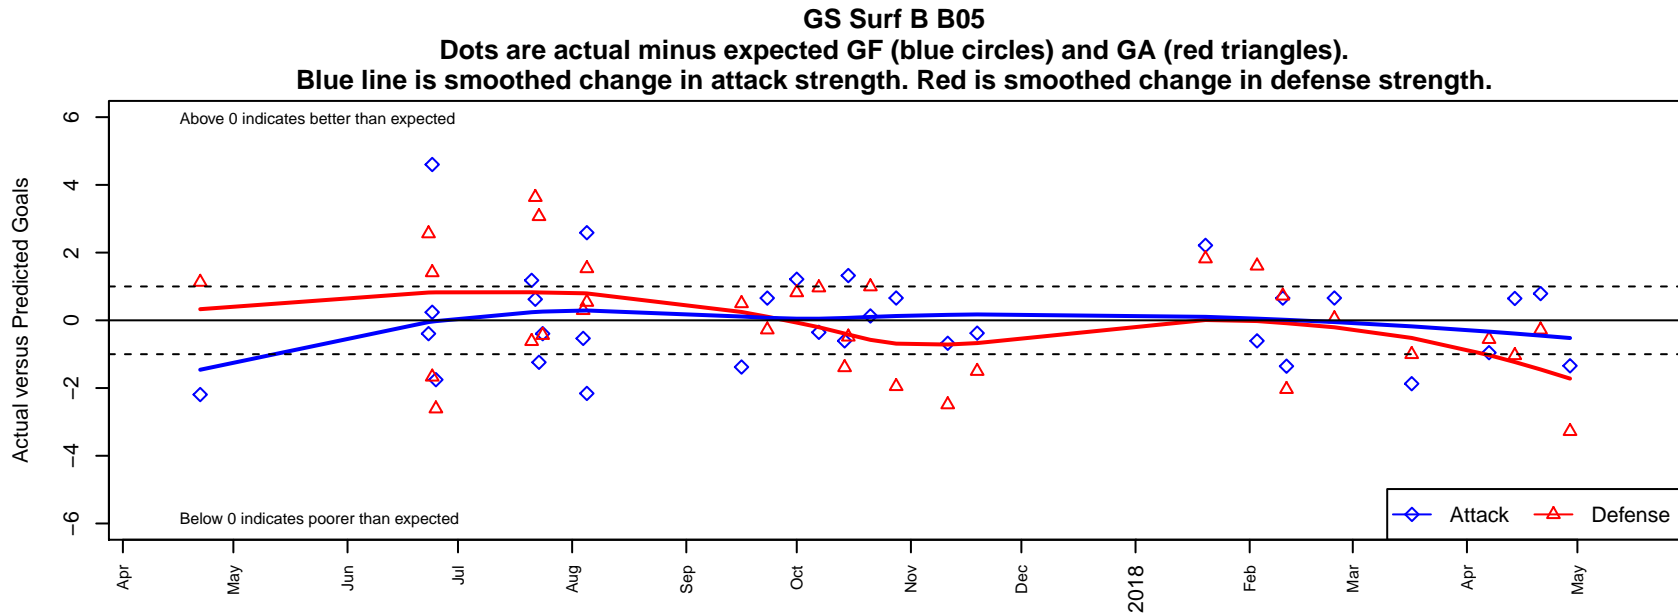

## GS Surf B B05

GS Surf  
 Bothel, WA  
 B05 total strength=821  
 attack=2.06 defense=0.56  
 fall league = RCL B05 Div 3

alt names used:  
 GREATER SEATTLE SURF GS SURF B05 B (1  
 GS Surf B05 B  
 GREATER SEATTLE SURF GS SURF B05 B  
 GREATER SEATTLE SURF B05 B  
 GS Surf B05 B

**attack and defense variance (black dot)  
relative to other teams  
and top 10 in region**

**attack and defense rating  
relative to others at age  
and all opponents in last 13 months**

**Performance relative to 13 month average**