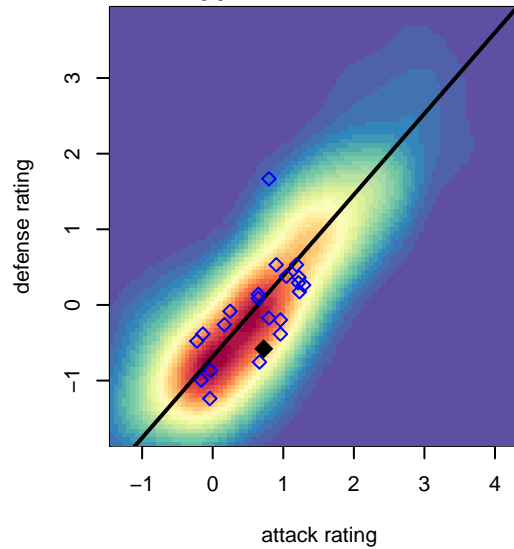

## GS Surf B B05

GS Surf  
 Bothel, WA  
 B05 total strength=821  
 attack=2.06 defense=0.56  
 fall league = RCL B05 Div 3

alt names used:  
 GREATER SEATTLE SURF GS SURF B05 B (1  
 GS Surf B05 B  
 GREATER SEATTLE SURF GS SURF B05 B  
 GREATER SEATTLE SURF B05 B  
 GS Surf B05 B

**attack and defense variance (black dot)  
relative to other teams  
and top 10 in region**

**attack and defense rating  
relative to others at age  
and all opponents in last 13 months**

**Performance relative to 13 month average**