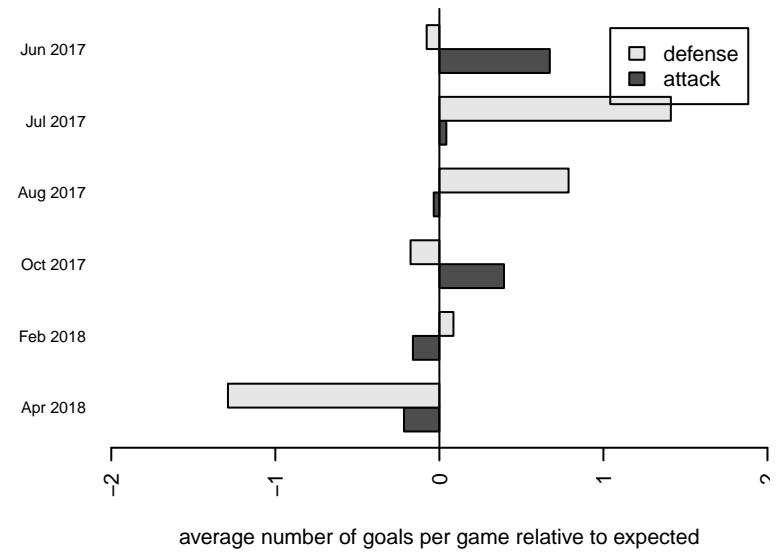

Performance relative to 13 month average