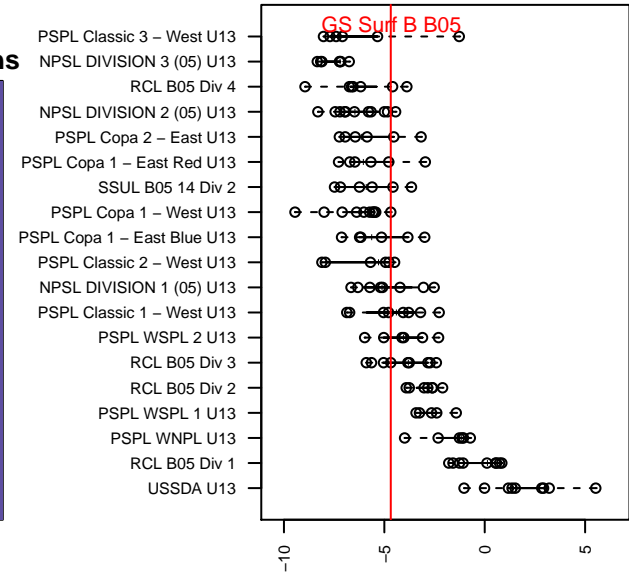

## GS Surf B B05

GS Surf  
 Bothel, WA  
 B05 total strength=821  
 attack=2.06 defense=0.56  
 fall league = RCL B05 Div 3

alt names used:  
 GREATER SEATTLE SURF GS SURF B05 B (1  
 GS Surf B05 B  
 GREATER SEATTLE SURF GS SURF B05 B  
 GREATER SEATTLE SURF B05 B  
 GS Surf B05 B

**attack and defense variance (black dot)  
relative to other teams  
and top 10 in region**

**attack and defense rating  
relative to others at age  
and all opponents in last 13 months**

**Performance relative to 13 month average**