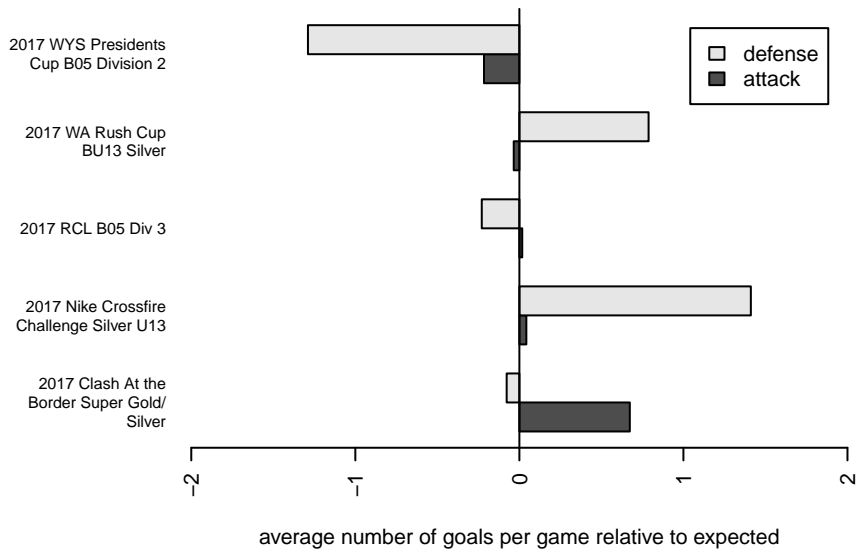

## GS Surf B B05

GS Surf  
 Bothel, WA  
 B05 total strength=821  
 attack=2.06 defense=0.56  
 fall league = RCL B05 Div 3

alt names used:  
 GREATER SEATTLE SURF GS SURF B05 B (1  
 GS Surf B05 B  
 GREATER SEATTLE SURF GS SURF B05 B  
 GREATER SEATTLE SURF B05 B  
 GS Surf B05 B

Venues played:  
 2016 WYS Presidents Cup B05 Division 2  
 2017 Clash At the Border Super Gold/Silver  
 2017 Nike Crossfire Challenge Silver U13  
 2017 WA Rush Cup BU13 Silver  
 2017 RCL B05 Div 3  
 2017 WYS Presidents Cup B05 Division 2

**attack and defense variance (black dot)  
relative to other teams  
and top 10 in region**

**attack and defense rating  
relative to others at age  
and all opponents in last 13 months**

**Performance relative to 13 month average**